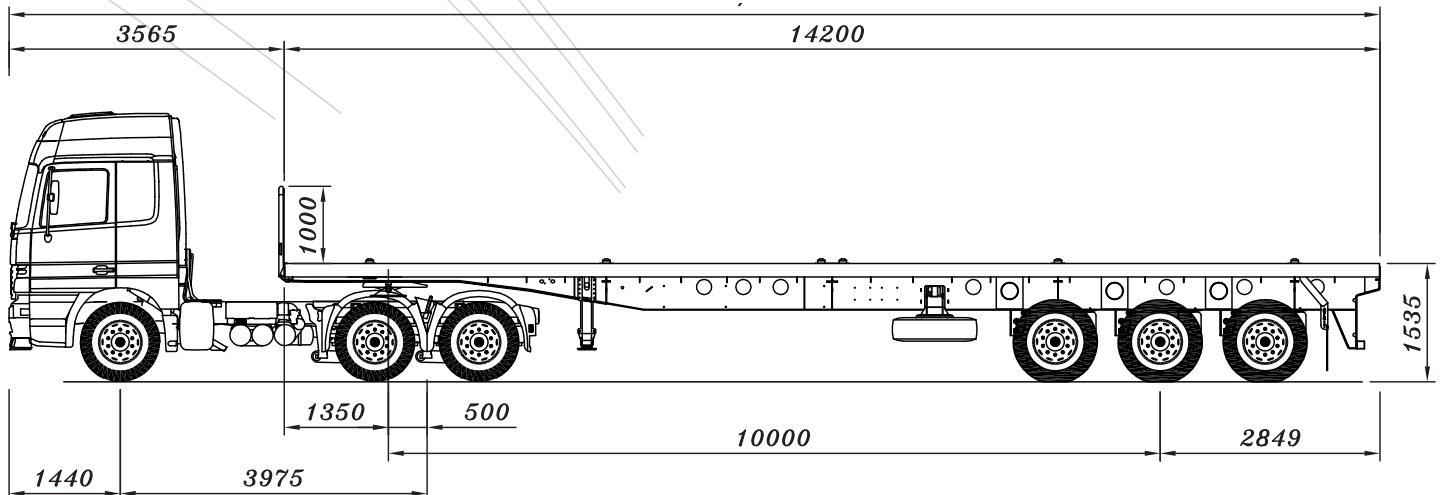

ENSURING YOUR BUSINESS IS WHERE IT SHOULD BE - ON THE ROAD

AFRIT 14.2m Tridem Axle Flatdeck Semi-trailer

TARE	PAYLOAD
6 920kg	33 080kg

ADDITIONAL SPECIFICATIONS

- 12R22.5 / 315/80R22.5 DUAL WHEELS
- 9.00 X 22.5 STEEL RIMS
- AO LEAFSPRING SUSPENSION
- CONTAINER LOCKS WITH CENTRE MOUNT
- SPARE WHEEL CARRIER
- TARPAULIN BOX
- LOADLOCKS