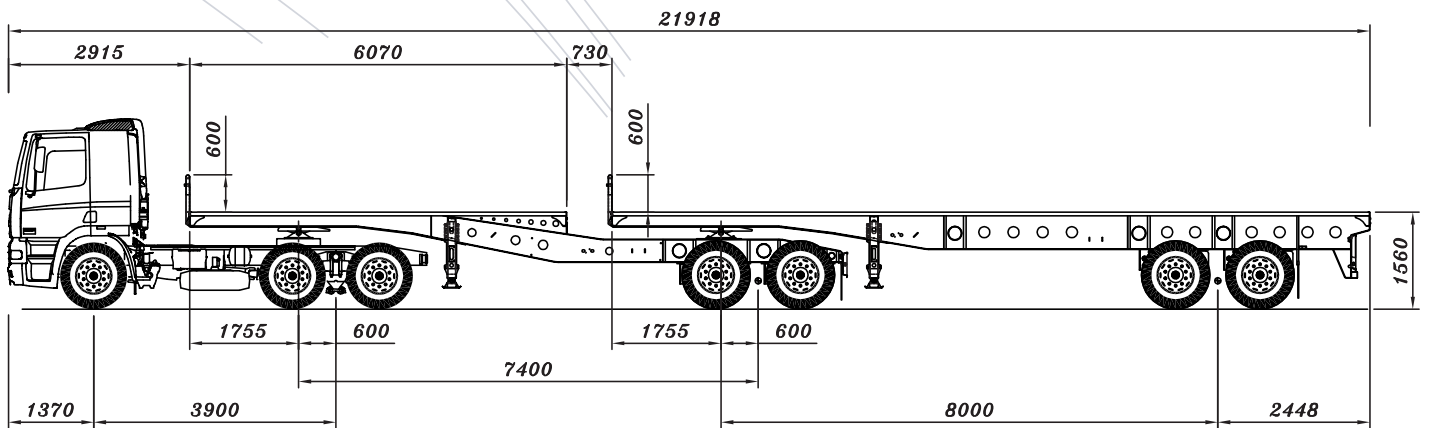

ENSURING YOUR BUSINESS IS WHERE IT SHOULD BE - ON THE ROAD

AFRIT 6/12m Tandem/Tandem Axle Lightweight Flatdeck Interlink Combination

TARE	PAYLOAD
8 000kg	38 500kg

ADDITIONAL SPECIFICATIONS

- 12R22.5 / 315/80R22.5 DUAL WHEELS
- 9.0 X 22.5 STEEL RIMS
- ALUMINIUM DECK
- AIR SUSPENSION
- LOAD LOCKS
- TARPULIN BOX
- SPARE WHEEL CARRIER